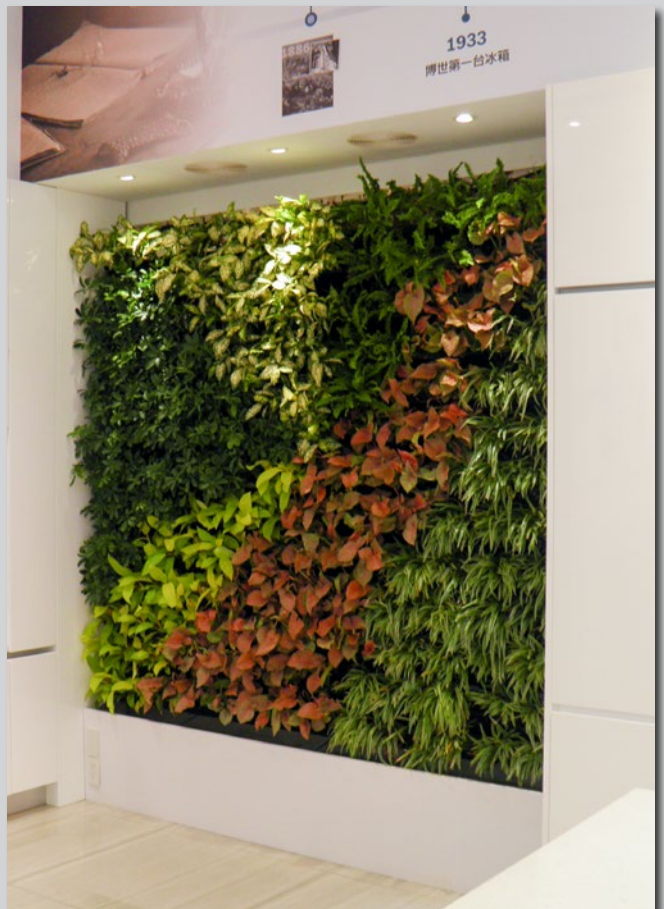

BIN FEN 3.0

Bespoke Green Wall System

NEW!

BIN FEN 3.0

Bespoke Green Wall System

NEW Bespoke system

- Bigger pot for healthier plant growth
- Potsize: 15,3 x 13 x 11,2 cm
- Recycled plastic
- Easy irrigation method with better water dosage
- Easy installation in all possible applications: indoor, outdoor, bespoke sizes

Water supply from the top

Irrigation method

Water reservoir

Separation felt

BIN FEN 3.0

Bespoke Green Wall System

Water system

The water flows from the top. The water reservoir of each pot overflowed when it is filled up with water and fills the pot underneath through the irrigation method. The roots of the plant will absorb water from below.