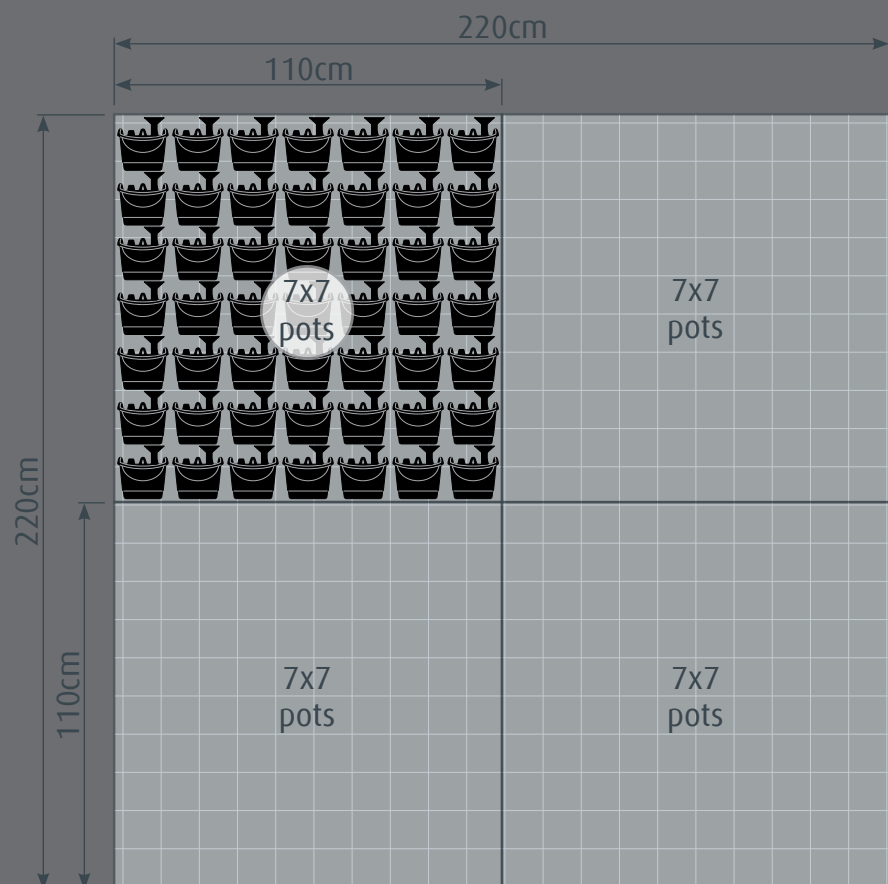

BIN FEN 3.0

Bespoke Green Wall System

NEW!

BIN FEN 3.0

Bespoke Green Wall System

NEW Bespoke system

- Bigger pot for healthier plant growth
- Potsize: 15,3 x 13 x 11,2 cm
- Recycled plastic
- Easy irrigation method with better water dosage
- Easy installation in all possible applications: indoor, outdoor, bespoke sizes

Water supply from the top

Irrigation method

Water reservoir

Separation felt

BIN FEN 3.0

Bespoke Green Wall System

Water system

The water flows from the top. The water reservoir of each pot overflowed when it is filled up with water and fills the pot underneath through the irrigation method. The roots of the plant will absorb water from below.

How to measure

- 1 pot per 15x15cm

Modular system is coming soon!