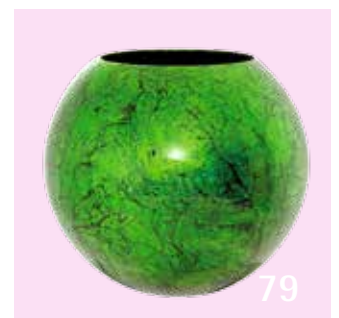

LOL Ball

LOL Ball | LOL Ball

The models are made by hand, so every planter is unique. Besides the following finishing, you have the opportunity to design your own model in limited edition. Ask your contact person for more details.

Deze plantenbak wordt met de hand gemaakt, hierdoor is iedere plantenbak uniek. Naast onderstaande uitvoeringen is het mogelijk uw eigen unieke ontwerp in gelimiteerde oplage te laten maken. Vraag uw adviseur voor meer informatie.

Alle Modelle werden von Hand gefertigt. Dadurch ist jedes Pflanzgefäß ein Unikat. Neben den unten aufgeführten Möglichkeiten können Sie Ihren eigenen Entwurf in limitierter Auflage bestellen. Bitte wenden Sie sich an Ihren Berater.

50 cm	46 cm	44 cm	28 cm