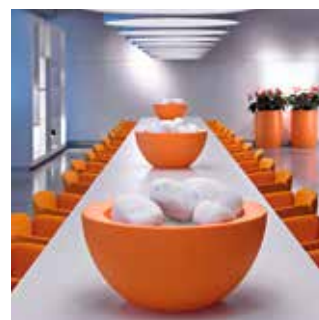

60 cm	30 cm	19 cm	45 cm	
80 cm	40 cm	26 cm	61 cm